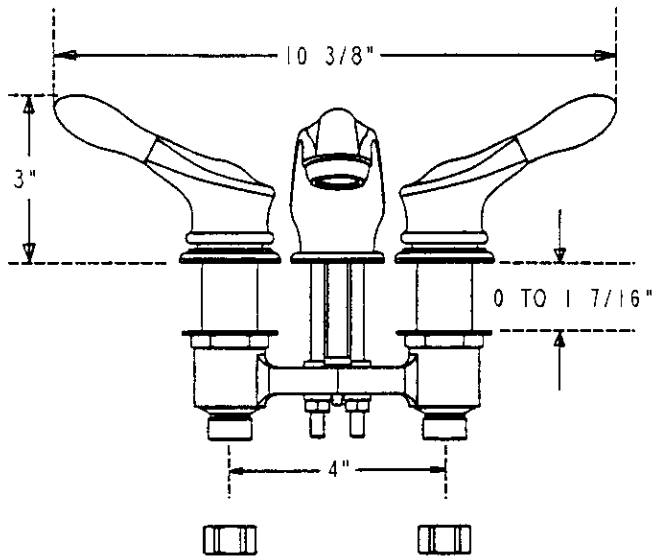

FIXTURE SPECIFICATIONS

CALL OR FAX TOLL FREE NATIONWIDE SALES: 1-800-944-WBWB

CENTENNIAL COLLECTION MINI-WIDESPREAD FAUCET

CJ11111 CJ33332
 CJ11112 CJ33333
 CJ33111

TECHNICAL DATA

DESCRIPTION:

CONTRACTOR:

ACCOUNT NUMBER:

JOB NAME:

ACCOUNT NAME:

FLOW RATE CHART

WB WOLVERINE BRASS, INC. 2951 HWY. 501 E. CONWAY, SC 29526