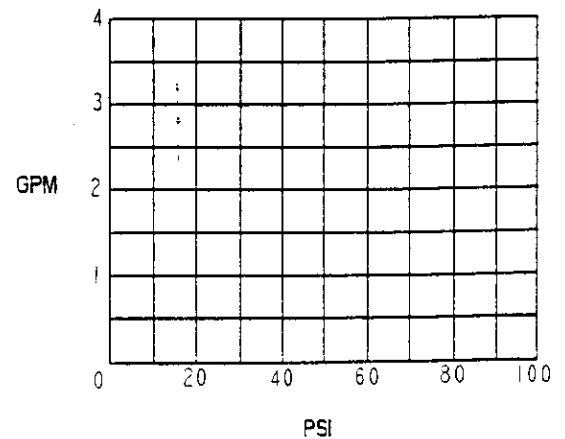

FIXTURE SPECIFICATIONS

CALL OR FAX TOLL FREE NATIONWIDE SALES: 1-800-944-WBWB

CENTENNIAL COLLECTION MINI-WIDESPREAD FAUCET

CJ11111 CJ33332
 CJ11112 CJ33333
 CJ33111

TECHNICAL DATA

DESCRIPTION:

CONTRACTOR:

ACCOUNT NUMBER:

JOB NAME:

ACCOUNT NAME:

FLOW RATE CHART

WB WOLVERINE BRASS, INC. 2951 HWY. 501 E. CONWAY, SC 29526