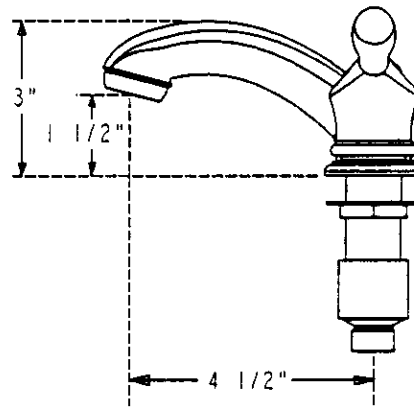

FIXTURE SPECIFICATIONS

CALL OR FAX TOLL FREE NATIONWIDE SALES: 1-800-944-WBWB

CENTENNIAL COLLECTION MINI-WIDESPREAD FAUCET

CJ11111 CJ33332
 CJ11112 CJ33333
 CJ33111

TECHNICAL DATA

DESCRIPTION:

CONTRACTOR:

ACCOUNT NUMBER:

JOB NAME:

ACCOUNT NAME:

FLOW RATE CHART

WB WOLVERINE BRASS, INC. 2951 HWY. 501 E. CONWAY, SC 29526