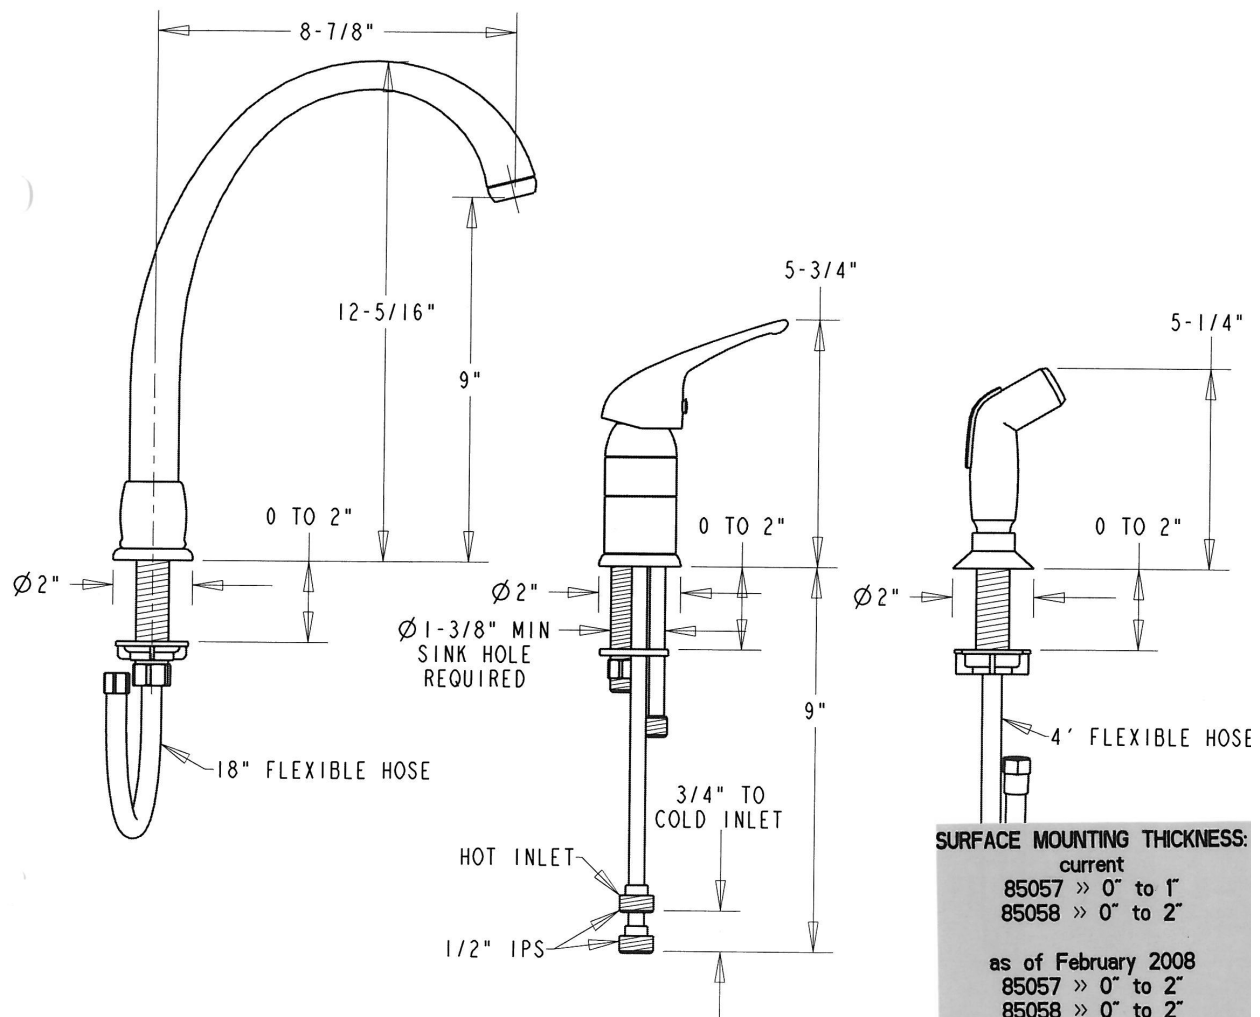

WB Wolverine Brass

SPECIFICATION SHEET

Essence Single Handle Kitchen Faucets

85057 - Chrome
85058 - Brushed Nickel

FAUCET CONSTRUCTION:

- 35mm ceramic disc cartridge with hot limit adjustment ring
- Brass body with copper supplies
- Zamac #3 chrome plated metal handle
- Brass supply connection adapters with 1/2" IPS threads

OPERATION:

- Single control lever handle
- Requires less than 5lb force to operate valve
- 90° turn from full off to full on
- 2.2 gpm (7.6 l/min) aerator

STANDARDS:

- Designed and manufactured to comply with CSA B-125, ASME A112.18.1M and ADA standards.

85057SP