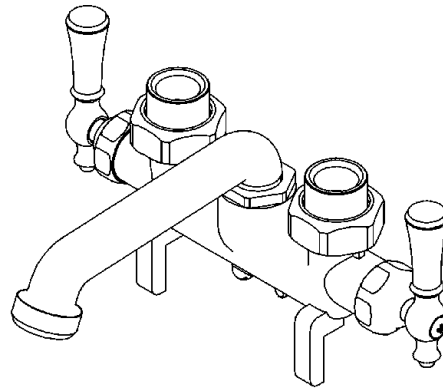

## FINALE TWO HANDLE LAUNDRY FAUCET

50210

### TECHNICAL DATA

**DESCRIPTION:** Two handle, top supply cast brass laundry faucet with clamp-on mounting.

**VALVES:** Integral compression style double acme threaded controls with right and left hand threads for hot and cold sides. Integral (non-removable) seats. Brass copper alloy #360 stems and cap nuts. Stem packing with brass and fiber support washers.

**CONSTRUCTION:** Brass copper alloy #360 lever handles. Cast brass body copper alloy #844. Brass copper alloy #360 inlet coupling nuts with dual 1/2" IP or copper sweat bushing at top side supply. Cast brass copper alloy #844 spout with integral 3/4" hose thread. Brass copper alloy #360 spout hold down nut. Teflon® packing for spout hub seal. Screw furnished for mounting.