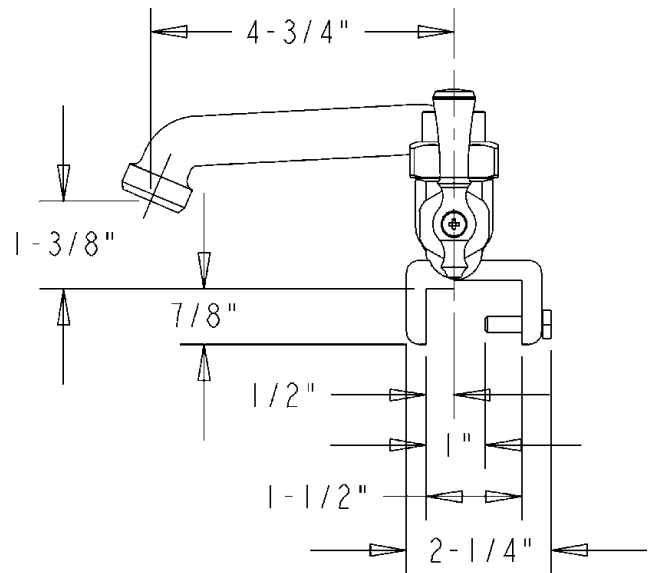

## FINALE TWO HANDLE LAUNDRY FAUCET

50210

### TECHNICAL DATA

**DESCRIPTION:** Two handle, top supply cast brass laundry faucet with clamp-on mounting.

**VALVES:** Integral compression style double acme threaded controls with right and left hand threads for hot and cold sides. Integral (non-removable) seats. Brass copper alloy #360 stems and cap nuts. Stem packing with brass and fiber support washers.

**CONSTRUCTION:** Brass copper alloy #360 lever handles. Cast brass body copper alloy #844. Brass copper alloy #360 inlet coupling nuts with dual 1/2" IP or copper sweat bushing at top side supply. Cast brass copper alloy #844 spout with integral 3/4" hose thread. Brass copper alloy #360 spout hold down nut. Teflon® packing for spout hub seal. Screw furnished for mounting.