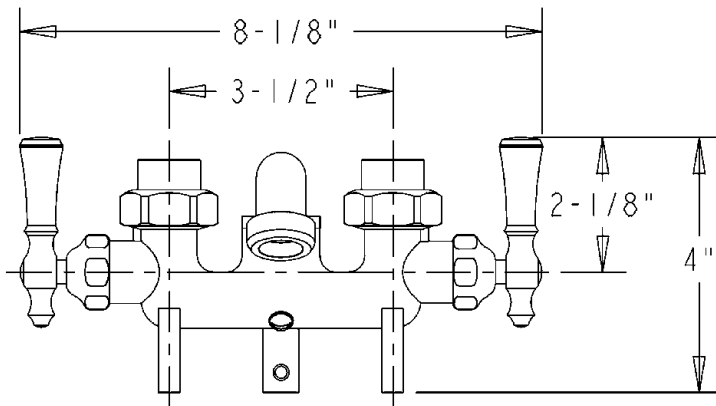

### TECHNICAL DATA

**DESCRIPTION:** Two handle, top supply cast brass laundry faucet with clamp-on mounting.

**VALVES:** Integral compression style double acme threaded controls with right and left hand threads for hot and cold sides. Integral (non-removable) seats. Brass copper alloy #360 stems and cap nuts. Stem packing with brass and fiber support washers.

**CONSTRUCTION:** Brass copper alloy #360 lever handles. Cast brass body copper alloy #844. Brass copper alloy #360 inlet coupling nuts with dual 1/2" IP or copper sweat bushing at top side supply. Cast brass copper alloy #844 spout with integral 3/4" hose thread. Brass copper alloy #360 spout hold down nut. Teflon® packing for spout hub seal. Screw furnished for mounting.