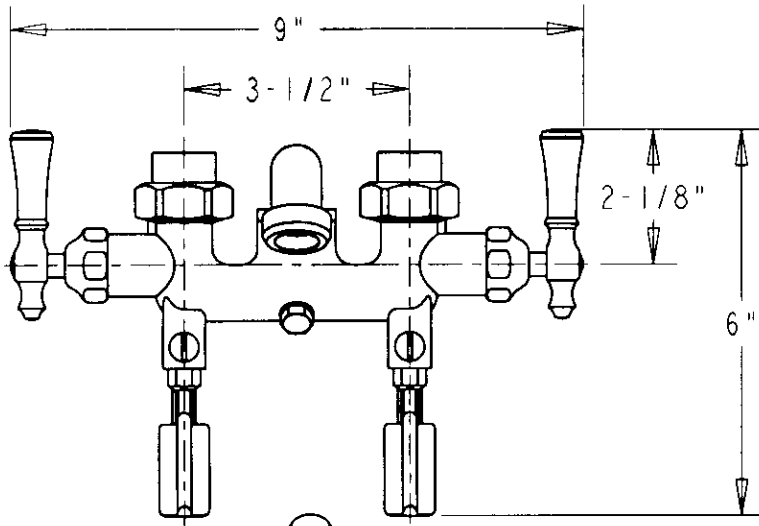

FIXTURE SPECIFICATIONS

CALL OR FAX TOLL FREE NATIONWIDE SALES: 1-800-944-WBWB

FINALE TWO HANDLE LAUNDRY FAUCET

50212

TECHNICAL DATA

DESCRIPTION: Two handle, top supply cast brass laundry faucet with clamp-on brackets mounting.

VALVES: Integral compression style double acme threaded controls with right and left hand threads for hot and cold sides. Integral (non-removable) seats. Brass copper alloy #360 stems and cap nuts. Stem packing with brass and fiber support washers.

CONSTRUCTION: Brass copper alloy #360 lever handles. Cast brass body copper alloy #844 with drain plug. Cast brass clamp-on brackets. Brass copper alloy #360 inlet coupling nuts with dual 1/2" IP or copper sweat bushing at top side supply. Cast brass copper alloy #844 spout with integral 3/4" hose thread. Brass copper alloy #360 spout hold down nut. Teflon® packing for spout hub seal. Screws furnished for mounting.

FINISH: All exposed parts have satin chrome finish.

FINISH SPECIFICATIONS: Nickel .00025" / Chrome .000007"

CONTRACTOR:

ACCOUNT NO.:

JOB NAME:

ACCOUNT NAME:

WB WOLVERINE BRASS, INC. 2951 HWY. 501 EAST CONWAY, SC 29526