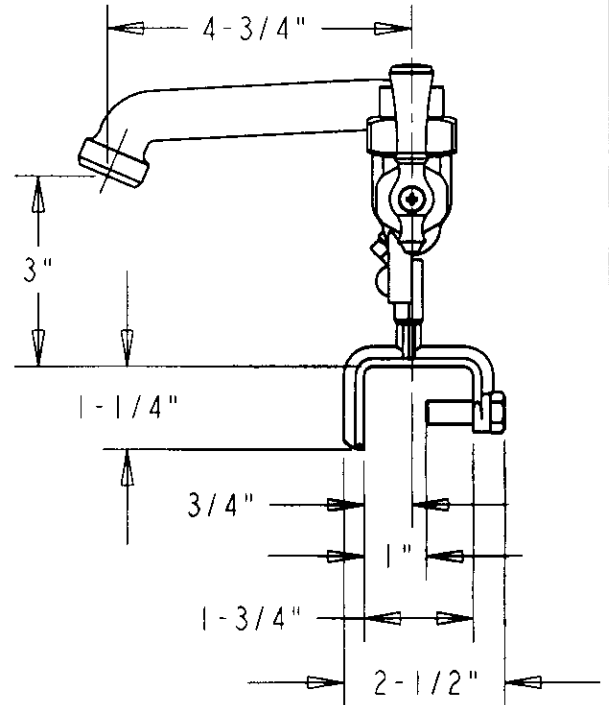

FIXTURE SPECIFICATIONS

CALL OR FAX TOLL FREE NATIONWIDE SALES: 1-800-944-WBWB

FINALE TWO HANDLE LAUNDRY FAUCET

50212

TECHNICAL DATA

DESCRIPTION: Two handle, top supply cast brass laundry faucet with clamp-on brackets mounting.

VALVES: Integral compression style double acme threaded controls with right and left hand threads for hot and cold sides. Integral (non-removable) seats. Brass copper alloy #360 stems and cap nuts. Stem packing with brass and fiber support washers.

CONSTRUCTION: Brass copper alloy #360 lever handles. Cast brass body copper alloy #844 with drain plug. Cast brass clamp-on brackets. Brass copper alloy #360 inlet coupling nuts with dual 1/2" IP or copper sweat bushing at top side supply. Cast brass copper alloy #844 spout with integral 3/4" hose thread. Brass copper alloy #360 spout hold down nut. Teflon® packing for spout hub seal. Screws furnished for mounting.

FINISH: All exposed parts have satin chrome finish.

FINISH SPECIFICATIONS: Nickel .00025" / Chrome .000007"

CONTRACTOR:

ACCOUNT NO.:

JOB NAME:

ACCOUNT NAME:

WB WOLVERINE BRASS, INC. 2951 HWY. 501 EAST CONWAY, SC 29526