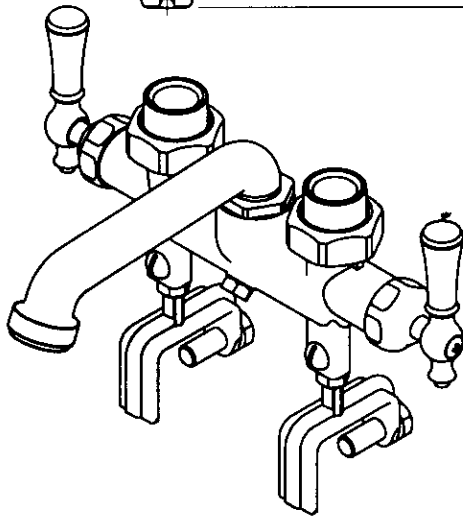

FIXTURE SPECIFICATIONS

CALL OR FAX TOLL FREE NATIONWIDE SALES: 1-800-944-WBWB

FINALE TWO HANDLE LAUNDRY FAUCET

50212

TECHNICAL DATA

DESCRIPTION: Two handle, top supply cast brass laundry faucet with clamp-on brackets mounting.

VALVES: Integral compression style double acme threaded controls with right and left hand threads for hot and cold sides. Integral (non-removable) seats. Brass copper alloy #360 stems and cap nuts. Stem packing with brass and fiber support washers.

CONSTRUCTION: Brass copper alloy #360 lever handles. Cast brass body copper alloy #844 with drain plug. Cast brass clamp-on brackets. Brass copper alloy #360 inlet coupling nuts with dual 1/2" IP or copper sweat bushing at top side supply. Cast brass copper alloy #844 spout with integral 3/4" hose thread. Brass copper alloy #360 spout hold down nut. Teflon® packing for spout hub seal. Screws furnished for mounting.

FINISH: All exposed parts have satin chrome finish.

FINISH SPECIFICATIONS: Nickel .00025" / Chrome .000007"

CONTRACTOR:

ACCOUNT NO.:

JOB NAME:

ACCOUNT NAME:

WB WOLVERINE BRASS, INC. 2951 HWY. 501 EAST CONWAY, SC 29526